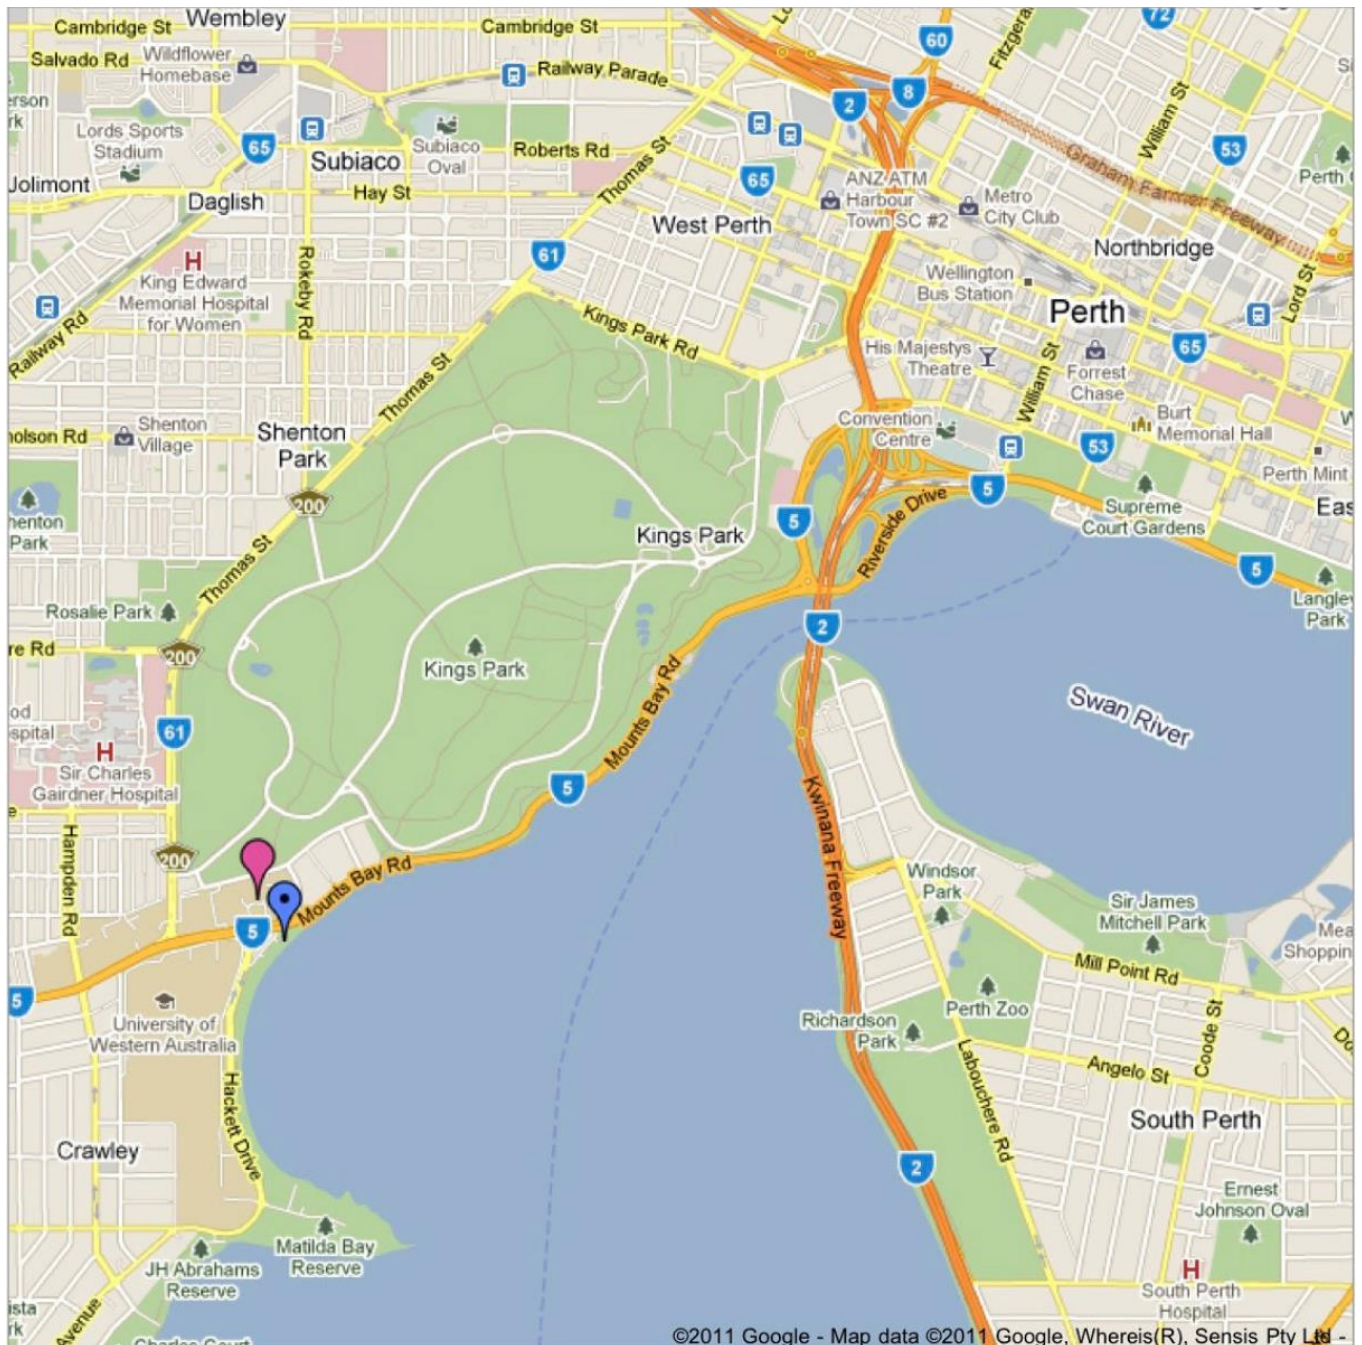

## Other Options

Other popular city hotels located in the CBD such as

- Rendezvous Studio Hotel Perth Central Hotel (4 Star)
- Novotel Langley Hotel (4 Star)
- Pan Pacific Hotel (5 Star)
- Parmelia Hilton (4 Star)
- Hyatt Hotel (5 Star)
- Mirvac City Gate (4 Star)
- Mercure Hotel (4 Star)
- Ibis Hotel (4 Star)

### Location Map 1: Perth Dinghy Sailing Club (Blue Pin) & St Georges College (Red Pin)

## Location Map 2: Perth Dinghy Sailing Club, St Georges College, St Catherine's, Trinity, Broadway Apartments